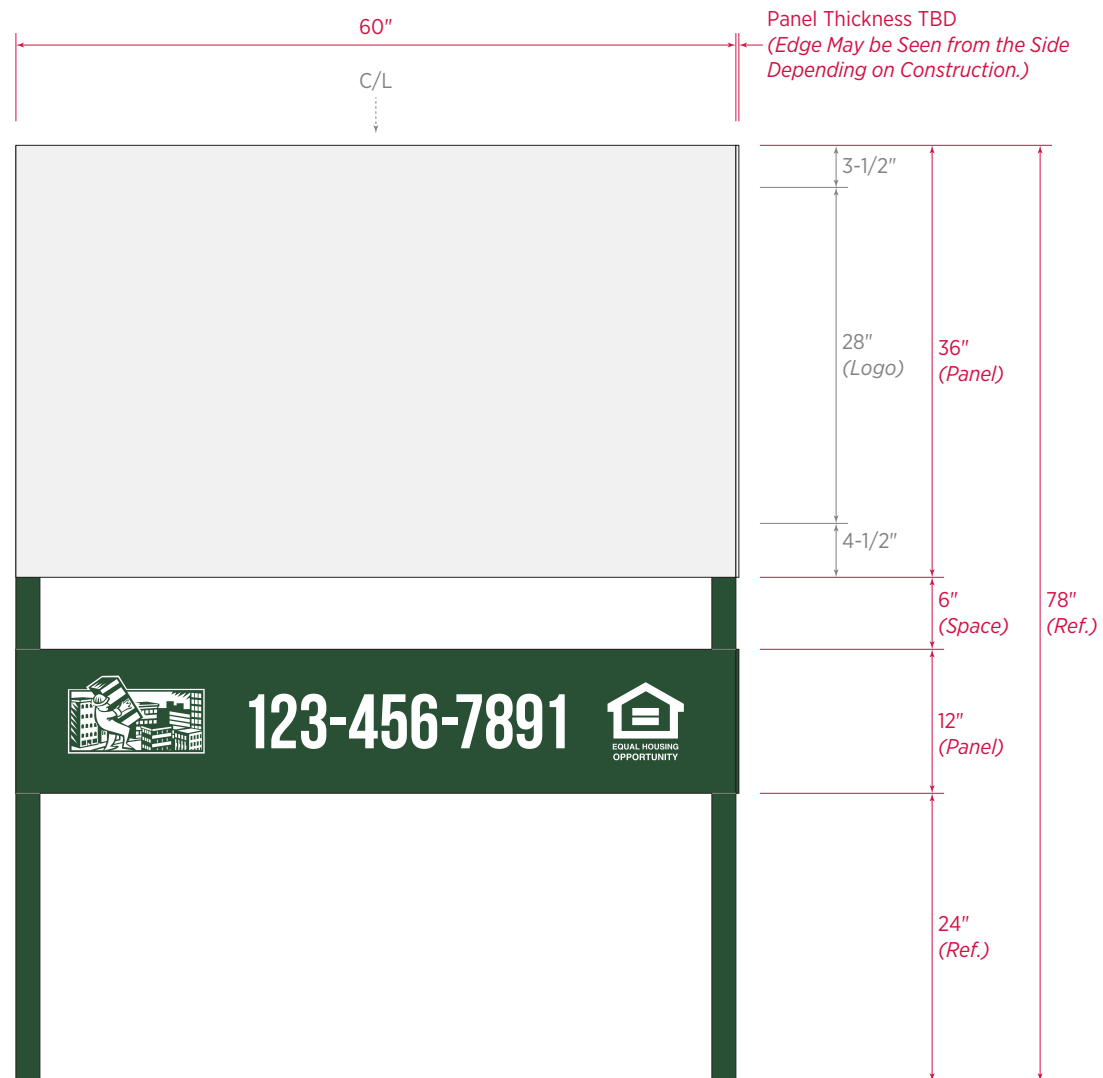

(Material & Color To Be Determined)
Size: 36"(h) x 60"(w)
Panel Color: Off White

Digitally Printed Graphics:

Background Image: Large Format Digital
Print of Letterpress Cotton Card Stock
(1000dpi)

Logo:
Size: 28" High
Color: CMYK per Art File

Sign Panels: *(Bottom)* (Qty. 2)

(Material & Color To Be Determined)
Size: 12"(h) x 60"(w)
Panel Color: Dark Green

Digitally Printed Graphics:

Logo:
Size: 6-1/2" High
Color: White

Copy: Bebas Neue Regular
Size: 4-1/2" High
Color: White

Logo: Equal Housing Opportunity (HUD)
Size: 6-1/2" High
Color: White

FRONT VIEW LEFT
(Left & Right Panels Identical)

ISOMETRIC VIEW

*(For Presentation Purposes Only
Exact Construction Details To Be Determined)*

PLAN VIEW

*(For Presentation Purposes Only
Exact Construction Details To Be Determined)*

FRONT VIEW RIGHT
SCALE: 3/8" = 1'-0"