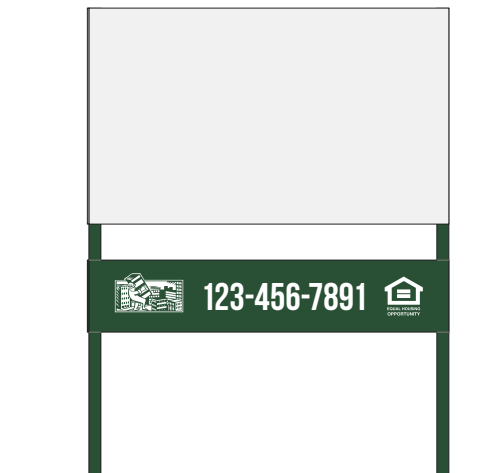

FRONT VIEW RIGHT
SCALE: 3/8" = 1'-0"